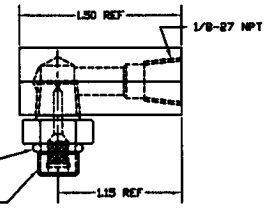

1675-190
 Assembly, 90 deg. fitting w/o filter

1675-192
 Assembly, 90 deg. fitting w/ filter

1675-518
 Assembly, 90 deg. fitting w/ filter - straight thread

1675-023
 90 deg. flanged fitting (green)

1675-033
 90 deg. flanged fitting (black)

1675-233
 90 deg. flanged fitting (black) w/ o-ring

1675-262
 Connector

1675-615
 Banjo fitting

1775-821
 10' coiled EPDM hose
 1775-822
 20' coiled EPDM hose
 1775-823
 3' coiled EPDM hose
 1775-824
 5' coiled EPDM hose
 1775-826
 75" coiled EPDM hose