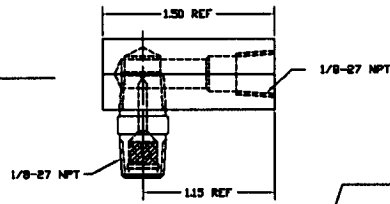

1675-190
 Assembly, 90 deg. fitting w/o filter

1675-192
 Assembly, 90 deg. fitting w/ filter

1675-518
 Assembly, 90 deg. fitting w/ filter - straight thread

1675-023
 90 deg. flanged fitting (green)

1675-033
 90 deg. flanged fitting (black)

1675-233
 90 deg. flanged fitting (black) w/ o-ring

1675-262
 Connector

1675-615
 Banjo fitting

1775-821
 10' coiled EPDM hose
 1775-822
 20' coiled EPDM hose
 1775-823
 3' coiled EPDM hose
 1775-824
 5' coiled EPDM hose
 1775-826
 75" coiled EPDM hose