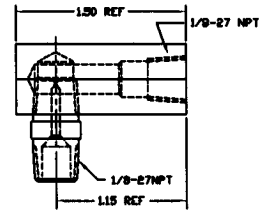

1675-190
 Assembly, 90 deg. fitting w/o filter

1675-192
 Assembly, 90 deg. fitting w/ filter

1675-518
 Assembly, 90 deg. fitting w/ filter - straight thread

1675-023
 90 deg. flanged fitting (green)

1675-033
 90 deg. flanged fitting (black)

1675-233
 90 deg. flanged fitting (black) w/ o-ring

1675-262
 Connector

1675-615
 Banjo fitting

1775-821
 10' coiled EPDM hose
 1775-822
 20' coiled EPDM hose
 1775-823
 3' coiled EPDM hose
 1775-824
 5' coiled EPDM hose
 1775-826
 75" coiled EPDM hose