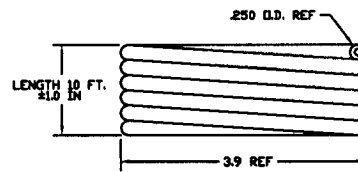

1675-190
 Assembly, 90 deg. fitting w/o filter

1675-192
 Assembly, 90 deg. fitting w/ filter

1675-518
 Assembly, 90 deg. fitting w/ filter - straight thread

1675-023
 90 deg. flanged fitting (green)

1675-033
 90 deg. flanged fitting (black)

1675-233
 90 deg. flanged fitting (black) w/ o-ring

1675-262
 Connector

1675-615
 Banjo fitting

1775-821
 10' coiled EPDM hose
 1775-822
 20' coiled EPDM hose
 1775-823
 3' coiled EPDM hose
 1775-824
 5' coiled EPDM hose
 1775-826
 75" coiled EPDM hose