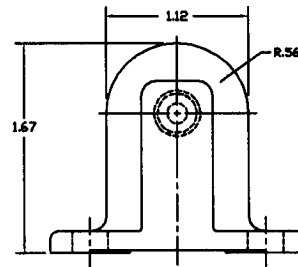

1675-190
 Assembly, 90 deg. fitting w/o filter

1675-192
 Assembly, 90 deg. fitting w/ filter

1675-518
 Assembly, 90 deg. fitting w/ filter - straight thread

1675-023
 90 deg. flanged fitting (green)

1675-033
 90 deg. flanged fitting (black)

1675-233
 90 deg. flanged fitting (black) w/ o-ring

1675-262
 Connector

1675-615
 Banjo fitting

1775-821
 10' coiled EPDM hose
 1775-822
 20' coiled EPDM hose
 1775-823
 3' coiled EPDM hose
 1775-824
 5' coiled EPDM hose
 1775-826
 75" coiled EPDM hose

1775-825
 5' coiled EPDM hose & 1675-011 fitting
 1775-860
 10' coiled EPDM hose & 1675-011 fitting
 1781-821
 3' coiled EPDM hose & 1675-011 fitting