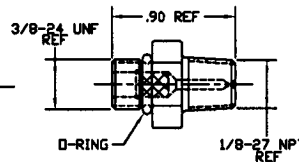

1675-152  
Male / female adapter w/ nickel plated filter  
(1/8-27 NPT)

1675-530  
Male / female adapter w/ 1/8-27 NPT(f),  
3/8-24 THD (w/ o-ring, (w/ filter))

1675-951  
Male / female adapter w/ 1/8-27 NPT(f),  
3/8-24 THD (w/ hi-temp. o-ring, (w/ filter))

1675-028  
Male connector w/ 45 deg. flare

1675-128  
Male connector w/ 45 deg. w/ filter

1675-201  
Male fitting, 1/8-27 NPT, both ends, w/o filter

1675-202  
Male fitting, 1/8-27 NPT, both ends, w/ filter

1675-024  
Male fitting, 1/8-27 NPT, w/ plastic filter

1675-526  
Male fitting, 1/8-27 NPT, 3/8-24 THD (w/ o-ring), (w/ filter)

1675-528  
Male fitting, 1/8-27 NPT, 3/8-24 THD (w/ o-ring), (w/ filter)

1675-952  
Male fitting, 1/8-27 NPT, 3/8-24 THD  
(w/ hi-temp. o-ring), (w/ filter)