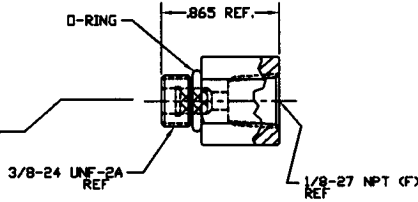

1675-152  
Male / female adapter w/ nickel plated filter  
(1/8-27 NPT)

1675-530  
Male / female adapter w/ 1/8-27 NPT(f),  
3/8-24 THD (w/ o-ring, (w/ filter))

1675-951  
Male / female adapter w/ 1/8-27 NPT(f),  
3/8-24 THD (w/ hi-temp. o-ring, (w/ filter))

1675-028  
Male connector w/ 45 deg. flare

1675-128  
Male connector w/ 45 deg. w/ filter

1675-201  
Male fitting, 1/8-27 NPT, both ends, w/o filter

1675-202  
Male fitting, 1/8-27 NPT, both ends, w/ filter

1675-024  
Male fitting, 1/8-27 NPT, w/ plastic filter

1675-526  
Male fitting, 1/8-27 NPT, 3/8-24 THD (w/ o-ring), (w/ filter)

1675-528  
Male fitting, 1/8-27 NPT, 3/8-24 THD (w/ o-ring), (w/ filter)

1675-952  
Male fitting, 1/8-27 NPT, 3/8-24 THD  
(w/ hi-temp. o-ring), (w/ filter)