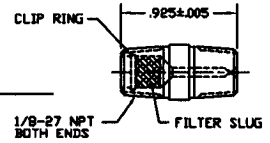

1675-152  
Male / female adapter w/ nickel plated filter  
(1/8-27 NPT)

1675-530  
Male / female adapter w/ 1/8-27 NPT(f),  
3/8-24 THD (w/ o-ring, (w/ filter))

1675-951  
Male / female adapter w/ 1/8-27 NPT(f),  
3/8-24 THD (w/ hi-temp. o-ring, (w/ filter))

1675-028  
Male connector w/ 45 deg. flare

1675-128  
Male connector w/ 45 deg. w/ filter

1675-201  
Male fitting, 1/8-27 NPT, both ends, w/o filter

1675-202  
Male fitting, 1/8-27 NPT, both ends, w/ filter

1675-024  
Male fitting, 1/8-27 NPT, w/ plastic filter

1675-526  
Male fitting, 1/8-27 NPT, 3/8-24 THD (w/ o-ring), (w/ filter)

1675-528  
Male fitting, 1/8-27 NPT, 3/8-24 THD (w/ o-ring), (w/ filter)

1675-952  
Male fitting, 1/8-27 NPT, 3/8-24 THD  
(w/ hi-temp. o-ring), (w/ filter)