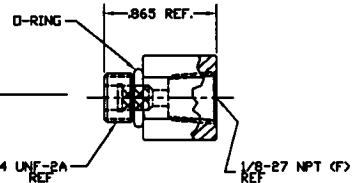

1675-152  
Male / female adapter w/ nickel plated filter  
(1/8-27 NPT)

1675-530  
Male / female adapter w/ 1/8-27 NPT(f),  
3/8-24 THD (w/ o-ring, (w/ filter))

1675-951  
Male / female adapter w/ 1/8-27 NPT(f),  
3/8-24 THD (w/ hi-temp. o-ring, (w/ filter))

1675-028  
Male connector w/ 45 deg. flare

1675-128  
Male connector w/ 45 deg. w/ filter

1675-201  
Male fitting, 1/8-27 NPT, both ends, w/o filter

1675-202  
Male fitting, 1/8-27 NPT, both ends, w/ filter

1675-024  
Male fitting, 1/8-27 NPT, w/ plastic filter

1675-526  
Male fitting, 1/8-27 NPT, 3/8-24 THD (w/ o-ring), (w/ filter)

1675-528  
Male fitting, 1/8-27 NPT, 3/8-24 THD (w/ o-ring), (w/ filter)

1675-952  
Male fitting, 1/8-27 NPT, 3/8-24 THD  
(w/ hi-temp. o-ring), (w/ filter)