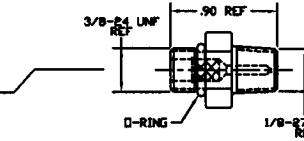

1675-152  
Male / female adapter w/ nickel plated filter  
(1/8-27 NPT)

1675-530  
Male / female adapter w/ 1/8-27 NPT(f),  
3/8-24 THD (w/ o-ring, (w/ filter))

1675-951  
Male / female adapter w/ 1/8-27 NPT(f),  
3/8-24 THD (w/ hi-temp. o-ring, (w/ filter))

1675-028  
Male connector w/ 45 deg. flare

1675-128  
Male connector w/ 45 deg. w/ filter

1675-201  
Male fitting, 1/8-27 NPT, both ends, w/o filter

1675-202  
Male fitting, 1/8-27 NPT, both ends, w/ filter

1675-024  
Male fitting, 1/8-27 NPT, w/ plastic filter

1675-526  
Male fitting, 1/8-27 NPT, 3/8-24 THD (w/ o-ring), (w/ filter)

1675-528  
Male fitting, 1/8-27 NPT, 3/8-24 THD (w/ o-ring), (w/ filter)

1675-952  
Male fitting, 1/8-27 NPT, 3/8-24 THD  
(w/ hi-temp. o-ring), (w/ filter)