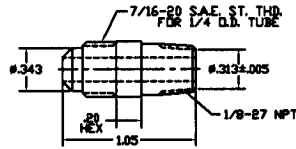

1675-152  
Male / female adapter w/ nickel plated filter  
(1/8-27 NPT)

1675-530  
Male / female adapter w/ 1/8-27 NPT(f),  
3/8-24 THD (w/ o-ring, (w/ filter))

1675-951  
Male / female adapter w/ 1/8-27 NPT(f),  
3/8-24 THD (w/ hi-temp. o-ring, (w/ filter))

1675-028  
Male connector w/ 45 deg. flare

1675-128  
Male connector w/ 45 deg. w/ filter

1675-201  
Male fitting, 1/8-27 NPT, both ends, w/o filter

1675-202  
Male fitting, 1/8-27 NPT, both ends, w/ filter

1675-024  
Male fitting, 1/8-27 NPT, w/ plastic filter

1675-526  
Male fitting, 1/8-27 NPT, 3/8-24 THD (w/ o-ring), (w/ filter)

1675-528  
Male fitting, 1/8-27 NPT, 3/8-24 THD (w/ o-ring), (w/ filter)

1675-952  
Male fitting, 1/8-27 NPT, 3/8-24 THD  
(w/ hi-temp. o-ring), (w/ filter)