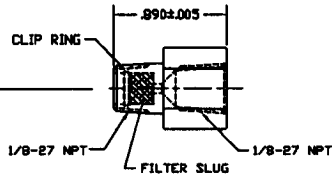

1675-152  
Male / female adapter w/ nickel plated filter  
(1/8-27 NPT)

1675-530  
Male / female adapter w/ 1/8-27 NPT(f),  
3/8-24 THD (w/ o-ring, (w/ filter))

1675-951  
Male / female adapter w/ 1/8-27 NPT(f),  
3/8-24 THD (w/ hi-temp. o-ring, (w/ filter))

1675-028  
Male connector w/ 45 deg. flare

1675-128  
Male connector w/ 45 deg. w/ filter

1675-201  
Male fitting, 1/8-27 NPT, both ends, w/o filter

1675-202  
Male fitting, 1/8-27 NPT, both ends, w/ filter

1675-024  
Male fitting, 1/8-27 NPT, w/ plastic filter

1675-526  
Male fitting, 1/8-27 NPT, 3/8-24 THD (w/ o-ring), (w/ filter)

1675-528  
Male fitting, 1/8-27 NPT, 3/8-24 THD (w/ o-ring), (w/ filter)

1675-952  
Male fitting, 1/8-27 NPT, 3/8-24 THD  
(w/ hi-temp. o-ring), (w/ filter)