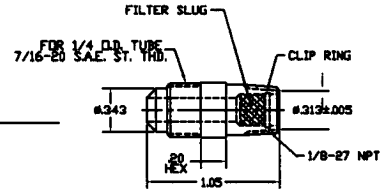

1675-152  
Male / female adapter w/ nickel plated filter  
(1/8-27 NPT)

1675-530  
Male / female adapter w/ 1/8-27 NPT(f),  
3/8-24 THD (w/ o-ring, (w/ filter))

1675-951  
Male / female adapter w/ 1/8-27 NPT(f),  
3/8-24 THD (w/ hi-temp. o-ring, (w/ filter))

1675-028  
Male connector w/ 45 deg. flare

1675-128  
Male connector w/ 45 deg. w/ filter

1675-201  
Male fitting, 1/8-27 NPT, both ends, w/o filter

1675-202  
Male fitting, 1/8-27 NPT, both ends, w/ filter

1675-024  
Male fitting, 1/8-27 NPT, w/ plastic filter

1675-526  
Male fitting, 1/8-27 NPT, 3/8-24 THD (w/ o-ring), (w/ filter)

1675-528  
Male fitting, 1/8-27 NPT, 3/8-24 THD (w/ o-ring), (w/ filter)

1675-952  
Male fitting, 1/8-27 NPT, 3/8-24 THD  
(w/ hi-temp. o-ring), (w/ filter)