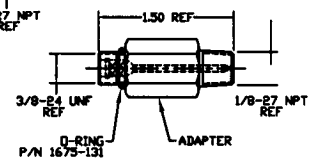

1675-152  
Male / female adapter w/ nickel plated filter  
(1/8-27 NPT)

1675-530  
Male / female adapter w/ 1/8-27 NPT(f),  
3/8-24 THD (w/ o-ring, (w/ filter))

1675-951  
Male / female adapter w/ 1/8-27 NPT(f),  
3/8-24 THD (w/ hi-temp. o-ring, (w/ filter))

1675-028  
Male connector w/ 45 deg. flare

1675-128  
Male connector w/ 45 deg. w/ filter

1675-201  
Male fitting, 1/8-27 NPT, both ends, w/o filter

1675-202  
Male fitting, 1/8-27 NPT, both ends, w/ filter

1675-024  
Male fitting, 1/8-27 NPT, w/ plastic filter

1675-526  
Male fitting, 1/8-27 NPT, 3/8-24 THD (w/ o-ring), (w/ filter)

1675-528  
Male fitting, 1/8-27 NPT, 3/8-24 THD (w/ o-ring), (w/ filter)

1675-952  
Male fitting, 1/8-27 NPT, 3/8-24 THD  
(w/ hi-temp. o-ring), (w/ filter)