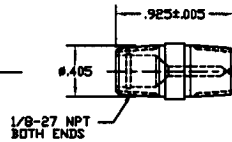

1675-152  
Male / female adapter w/ nickel plated filter  
(1/8-27 NPT)

1675-530  
Male / female adapter w/ 1/8-27 NPT(f),  
3/8-24 THD (w/ o-ring, (w/ filter))

1675-951  
Male / female adapter w/ 1/8-27 NPT(f),  
3/8-24 THD (w/ hi-temp. o-ring, (w/ filter))

1675-028  
Male connector w/ 45 deg. flare

1675-128  
Male connector w/ 45 deg. w/ filter

1675-201  
Male fitting, 1/8-27 NPT, both ends, w/o filter

1675-202  
Male fitting, 1/8-27 NPT, both ends, w/ filter

1675-024  
Male fitting, 1/8-27 NPT, w/ plastic filter

1675-526  
Male fitting, 1/8-27 NPT, 3/8-24 THD (w/ o-ring), (w/ filter)

1675-528  
Male fitting, 1/8-27 NPT, 3/8-24 THD (w/ o-ring), (w/ filter)

1675-952  
Male fitting, 1/8-27 NPT, 3/8-24 THD  
(w/ hi-temp. o-ring), (w/ filter)