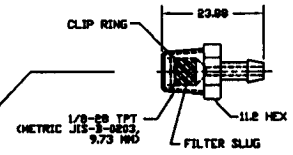

1675-011
Single barb push on w/ nickel plated filter

1675-012
Single barb push on without filter

1675-013
Single barb push on with orifice

1675-185M
Metric single barb push on

1675-182
2 barb push on with filter

1675-183
2 barb push on without filter

1675-126
1/4-20 push on assembly w/ nylon nut & washer

1675-226
1/4-20 push on assembly w/ brass nut and nylon washer

1675-127
1/4-20 push on assembly w/ nylon nut & washer

1675-227
1/4-20 push on assembly w/ brass nut and nylon washer

1675-180
2 Barb female push on with filter

1675-191
Single-barb female w/filter & orifice

1675-196
Single-barb female w/filter

1675-197
Single-barb female (1/8-27 NPT)

1675-601
Metric single-barb female (M10 THD.)