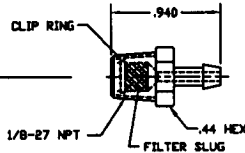

1675-011
Single barb push on w/ nickel plated filter

1675-012
Single barb push on without filter

1675-013
Single barb push on with orifice

1675-185M
Metric single barb push on

1675-182
2 barb push on with filter

1675-183
2 barb push on without filter

1675-126
1/4-20 push on assembly w/ nylon nut & washer

1675-226
1/4-20 push on assembly w/ brass nut and nylon washer

1675-127
1/4-20 push on assembly w/ nylon nut & washer

1675-227
1/4-20 push on assembly w/ brass nut and nylon washer

1675-180
2 Barb female push on with filter

1675-191
Single-barb female w/filter & orifice

1675-196
Single-barb female w/filter

1675-197
Single-barb female (1/8-27 NPT)

1675-601
Metric single-barb female (M10 THD.)