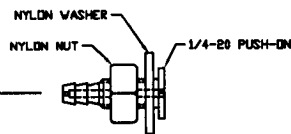

1675-011
Single barb push on w/ nickel plated filter

1675-012
Single barb push on without filter

1675-013
Single barb push on with orifice

1675-185M
Metric single barb push on

1675-182
2 barb push on with filter

1675-183
2 barb push on without filter

1675-126
1/4-20 push on assembly w/ nylon nut & washer

1675-226
1/4-20 push on assembly w/ brass nut and nylon washer

1675-127
1/4-20 push on assembly w/ nylon nut & washer

1675-227
1/4-20 push on assembly w/ brass nut and nylon washer

1675-180
2 Barb female push on with filter

1675-191
Single-barb female w/filter & orifice

1675-196
Single-barb female w/filter

1675-197
Single-barb female (1/8-27 NPT)